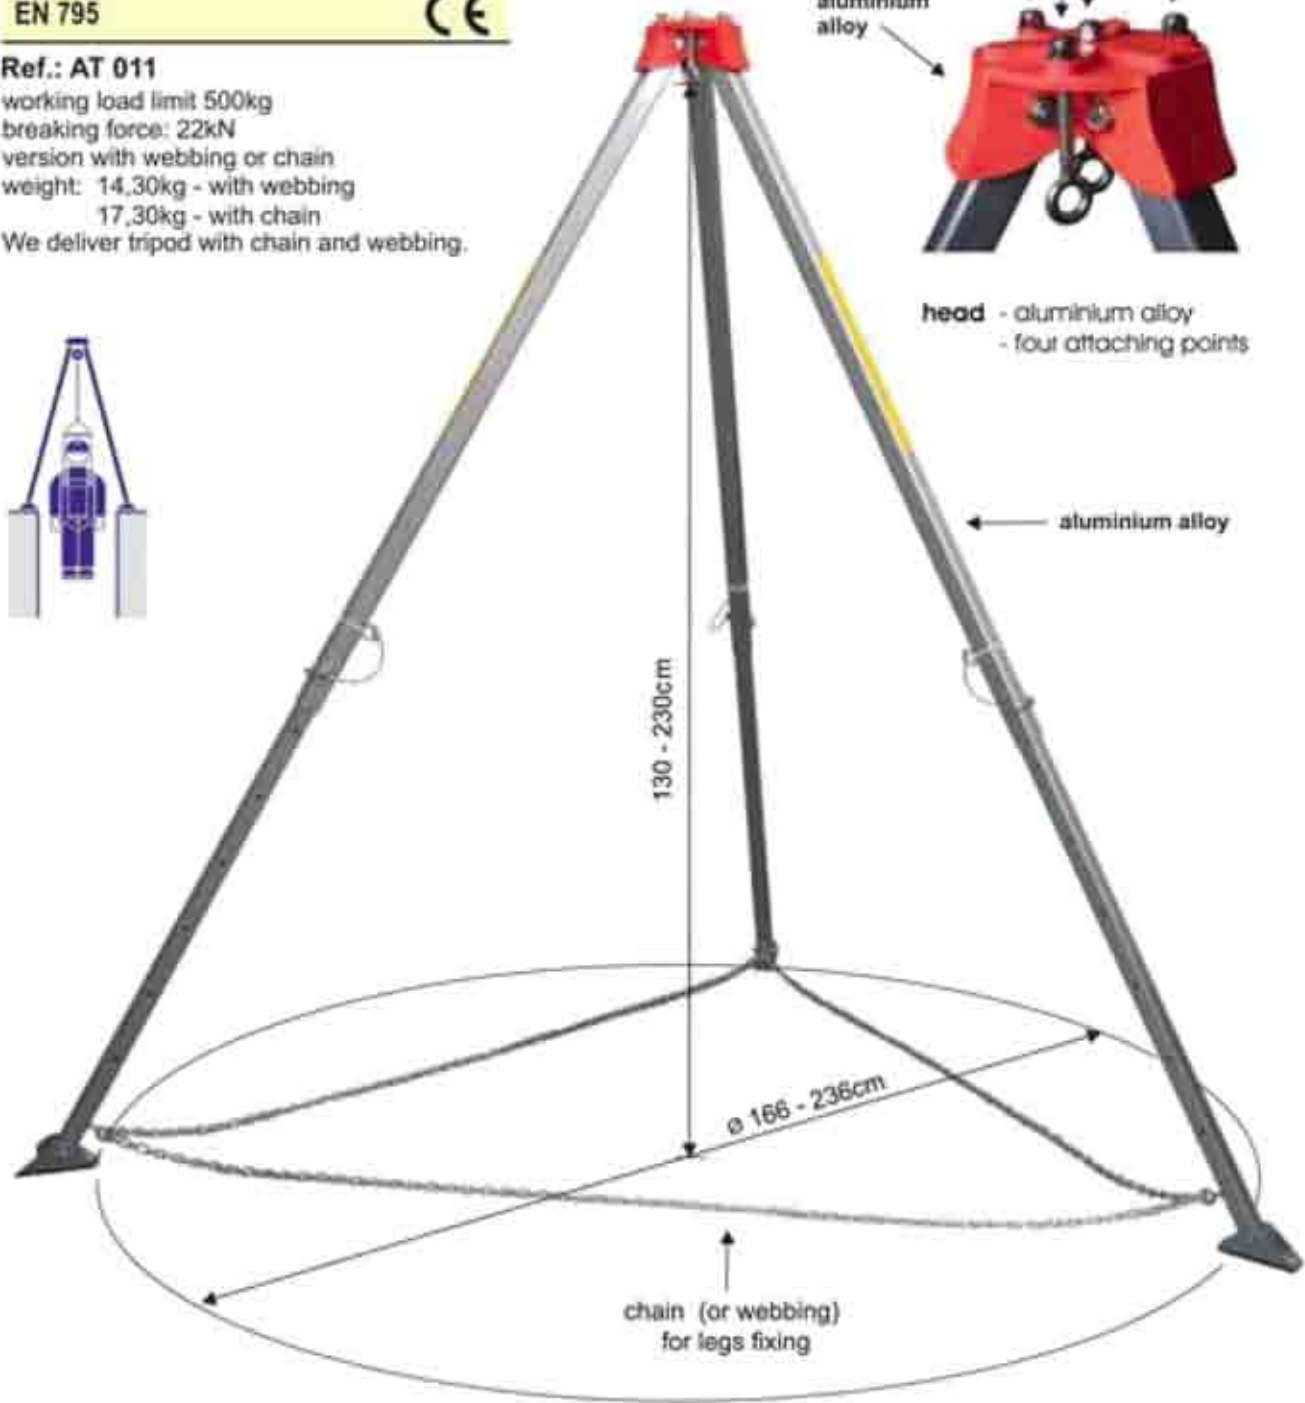

Tripods, anchor and rescue

شرکت ایمنی صنعت پوشان کبان
تلفکس : ++۹۸۲۱ ۶۶۴۳۹۳۸۸

TM-9 SAFETY TRIPOD

EN 795

Ref.: AT 011

working load limit 500kg

breaking force: 22kN

version with webbing or chain

weight: 14,30kg - with webbing

17,30kg - with chain

We deliver tripod with chain and webbing.

rubber pad

shipping dimensions

شرکت ایمنی صنعت پوشان کیان
تلفکس : ++۹۸۲۱ ۶۶۴۳۹۳۸۸

Tripods, anchor and rescue

RUP-502

RESCUE LIFTIG DEVICE

EN 1496 class B

Ref.: AT 050 20 - 20 m cable

Ref.: AT 050 25 - 25 m cable

Ref.: AT 050 28 - 28 m cable

Rescue lifting and lowering device:

- Automatic brake
- Weight: 13 kg
- Working load: 180 kg
- Breaking force: 1800 kg

ALUMINIUM HOLDER